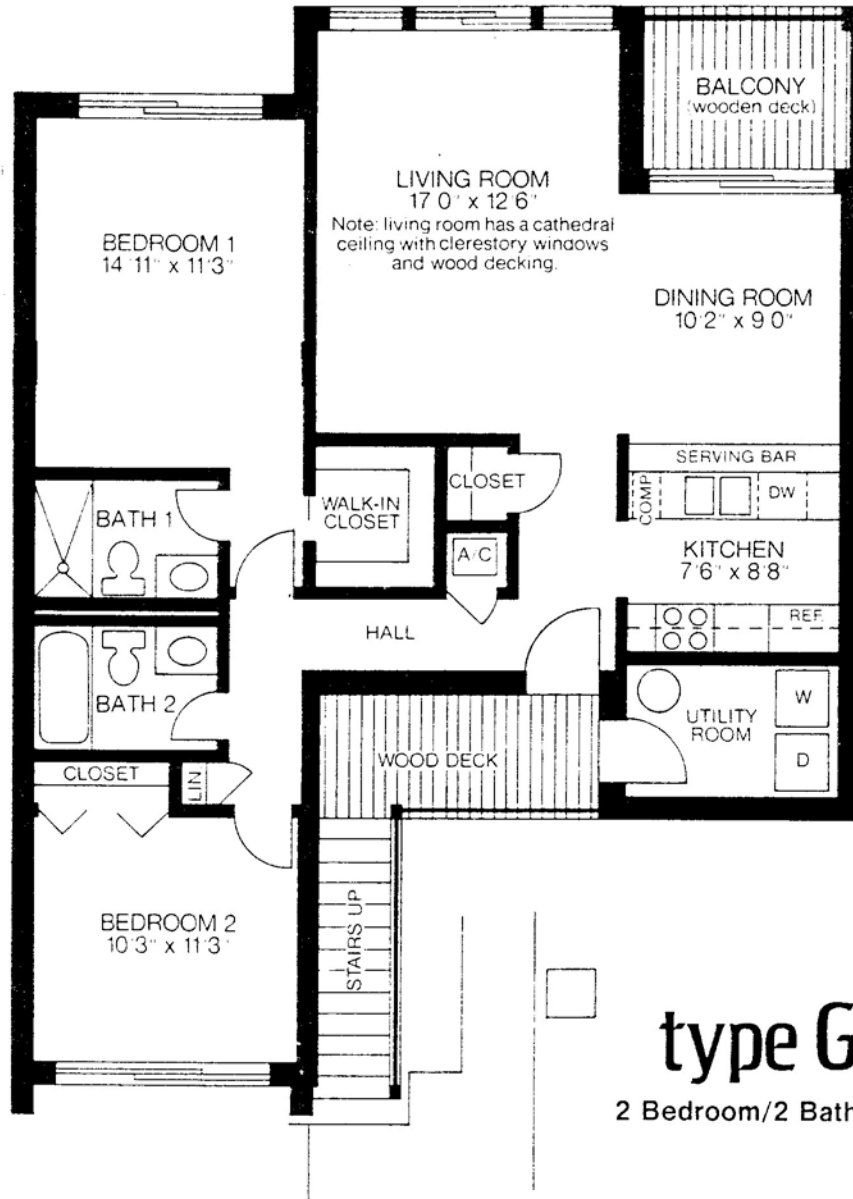

# Coral Cluster

**Living Area:**  
Approx. 1,145 sq. ft.

# Coral Cluster